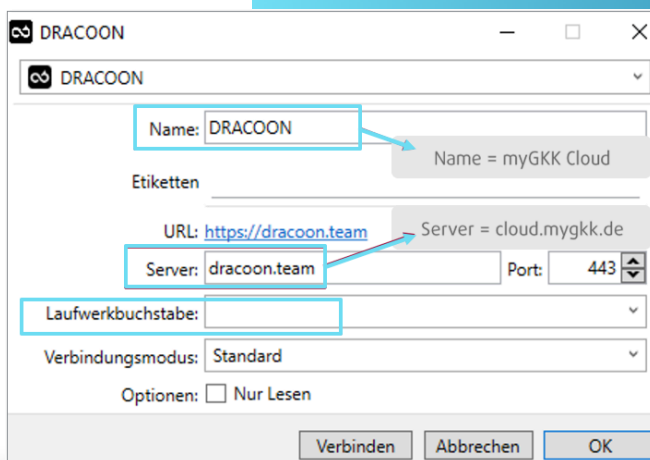

You are just one click away from downloading the installation file!

INSTALLATION IN 3 STEPS

- 1 Double-click the downloaded set-up file (in the Download folder)
- 2 This starts the set-up process. Click Install. Verification (if required) - Confirm with: YES
- 3 The installation process starts. After the installation is complete, click Restart to start Windows again.

OPERATION

- 1 In the start menu, click the DRACOOON entry:

2

The dialogue box for the server settings is displayed.

Please adjust the fields Name, Server, Drive Letter.

!

Please do not change the setting "443" in the Port field, otherwise the connection cannot be established.

In Windows, you have the option of selecting a specific drive letter for the connection. If this is not required, leave the default setting "Auto" in the drive letter field - Windows will select an unused drive letter for the connection.