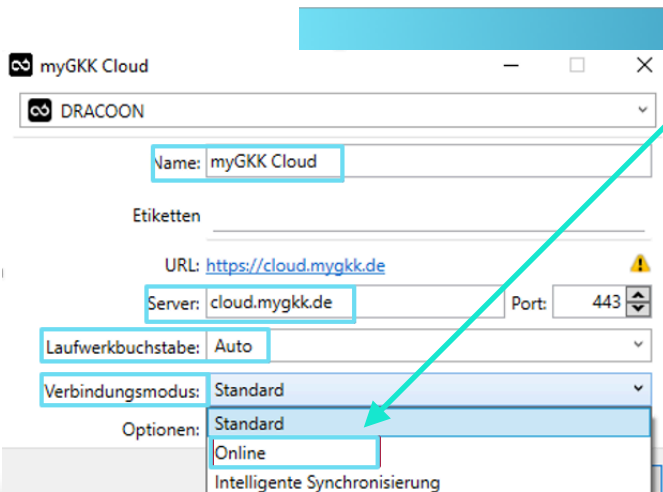

FURTHER TO OPERATION